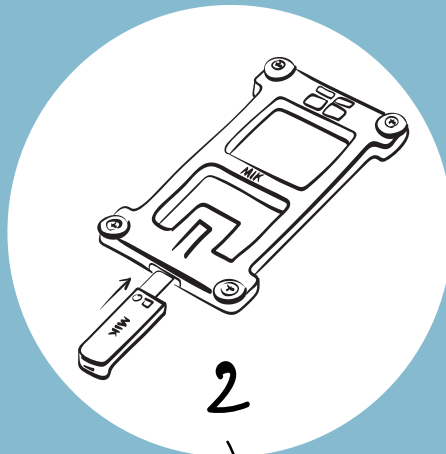

# ACCESSORY + MIK = GO!

easy as 1, 2, 3...

MIK SYSTEM - PROFILES  
integrated in luggage carrier

1

MIK SYSTEM - CARRIER PLATE  
universal

1 Luggage carrier with  
integrated MIK profiles

2 MIK adapter plate  
(incl. key)

3 Bicycle accessory

2

Carrier plate for carriers  
(100-170 mm)  
without integrated  
MIK profiles

MIK adapter plate  
(incl. key)

Bicycle accessory

1

2

3